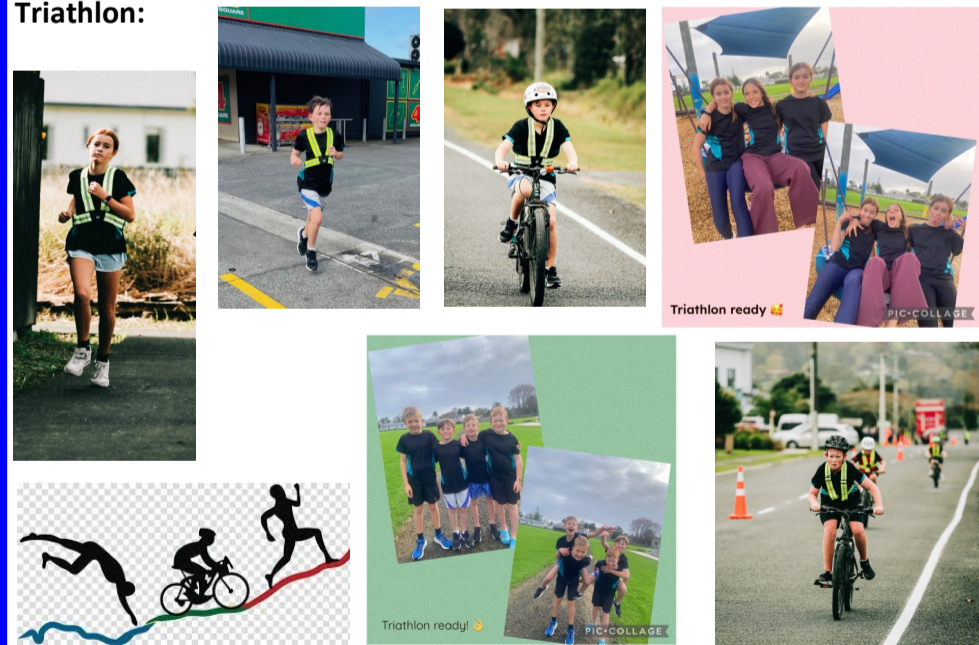

Triathlon:

Pink Shirt Day: